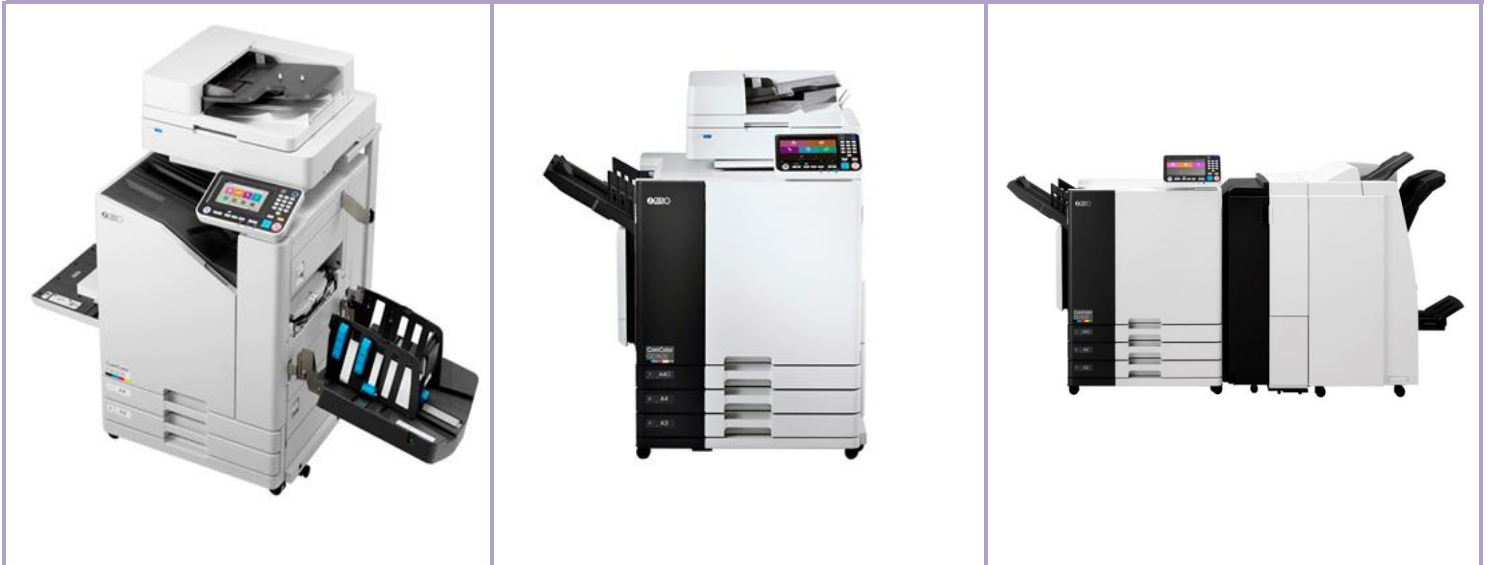

Reconditioned Machine (Main Part)

Face Down Offset Stapler

Perfect Binder

Multifunction Finisher II

Scanner

High Capacity Feeder

High Capacity Stacker

INK CARTRIDGE FOR RISO IN 2023